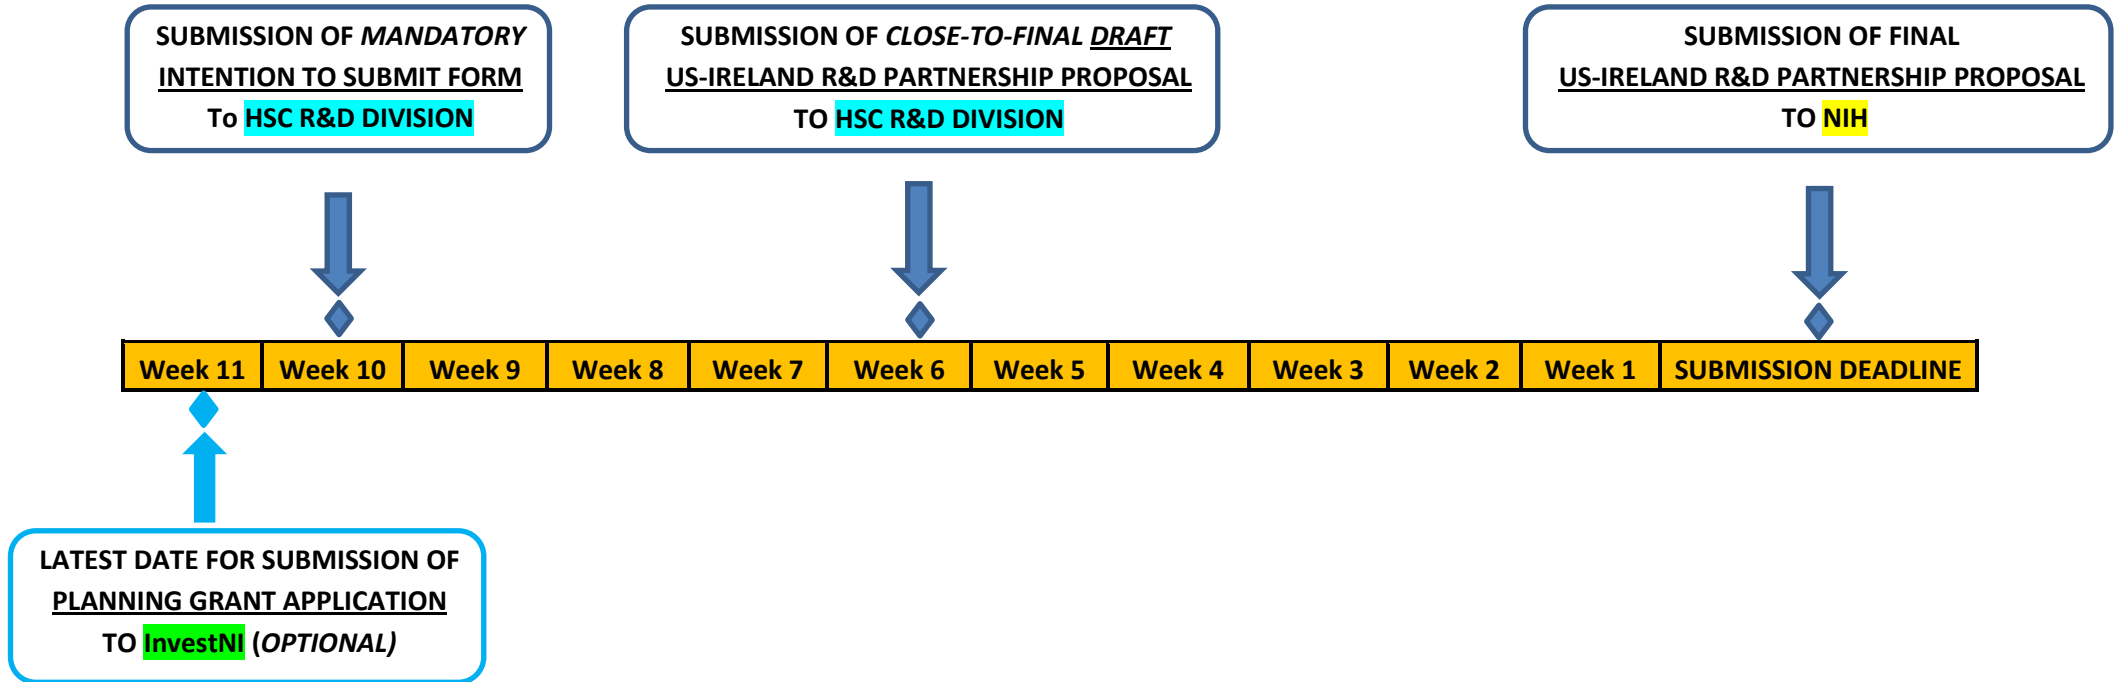

KEY SUBMISSION DEADLINES FOR US-IRELAND R&D PARTNERSHIP PROGRAMME

Please note that the above timeline indicates the latest dates for submission of the forms/proposals.